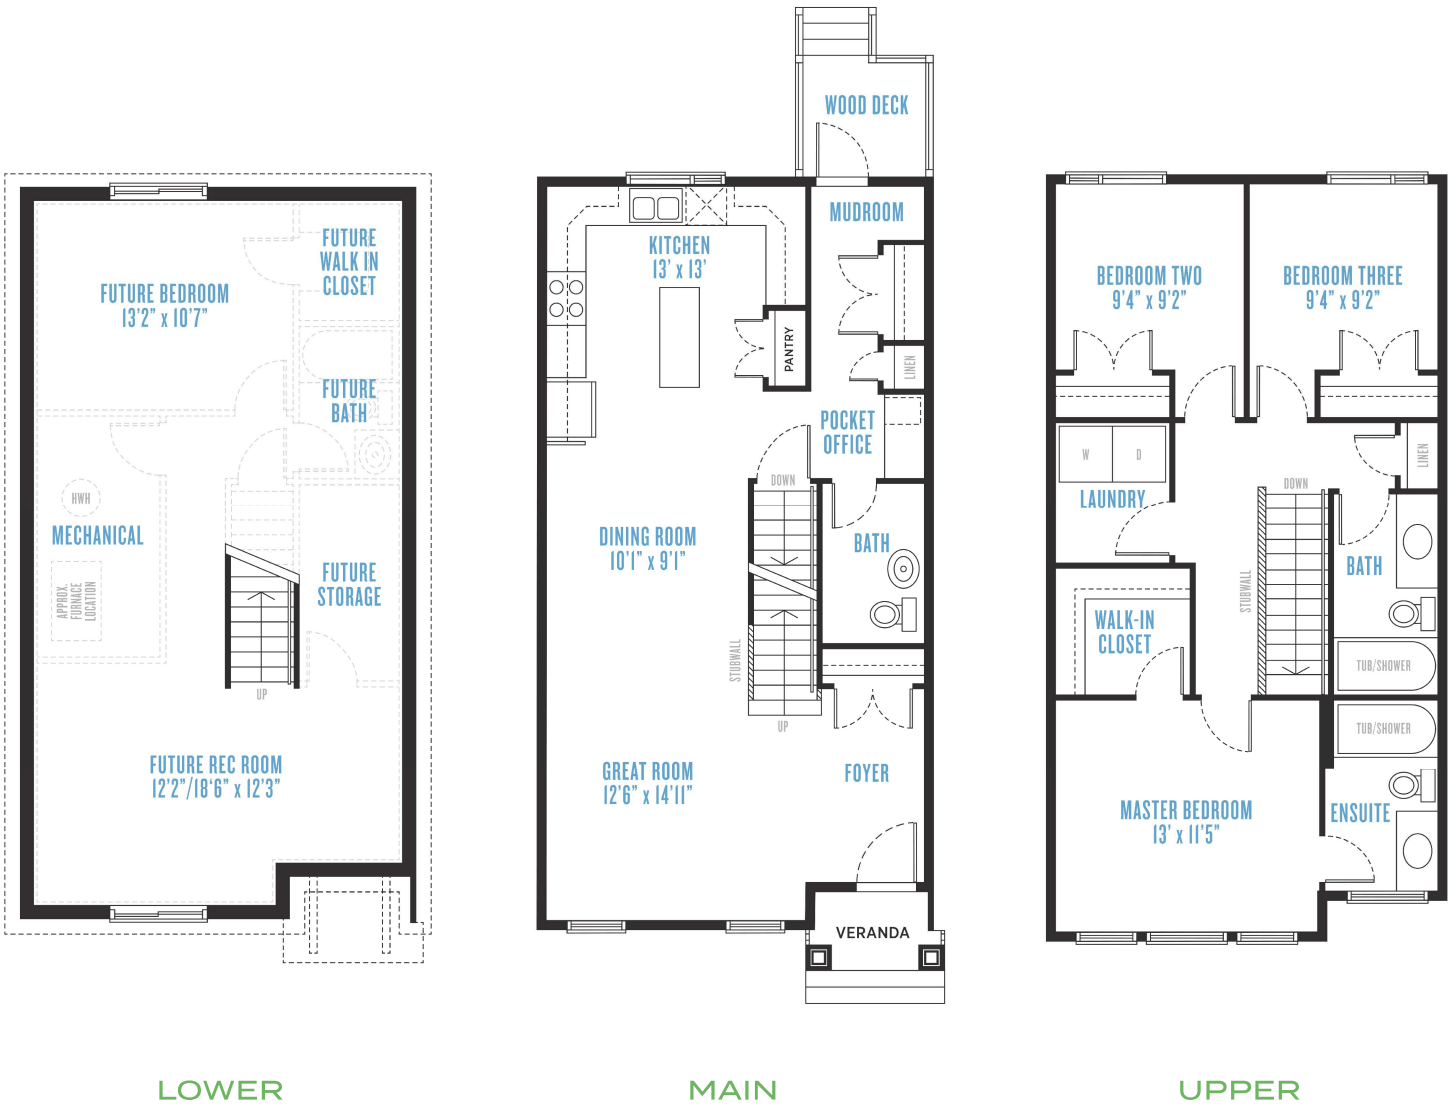

CIRRUS

CENTER UNITS

1,495 SQ. FT. - 1,599 SQ. FT.

*Square foot room dimensions will vary per lot location. Total square foot will range from 1495 SQ. FT. - 1599 SQ. FT.